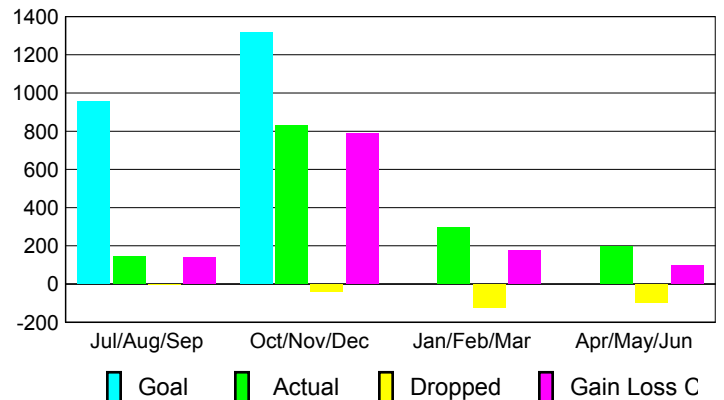

### YTD Status Quo Clubs 2009-2010

Status Quo Clubs Compared to Status Quo Members

## MEMBERSHIP

**Membership Results  
2009-2010**

**Membership  
2008-2009**

Month	Net Memb Goal	Actual New Memb	Actual Dropped Memb	Gain/Loss of Memb	Gain/Loss of Memb
Jul/Aug/Sep	956	142	-1	141	
Oct/Nov/Dec	1,316	828	-42	786	473
Jan/Feb/Mar	0	296	-121	175	0
Apr/May/June	0	196	-98	98	19
<b>Totals</b>	<b>2272</b>	<b>1462</b>	<b>-262</b>	<b>1200</b>	<b>492</b>

### Membership Results 2009-2010

Goal, New, Dropped, Gain/Loss

### Comparison of Membership Gain/Loss

Current Year Compared to the Previous Year