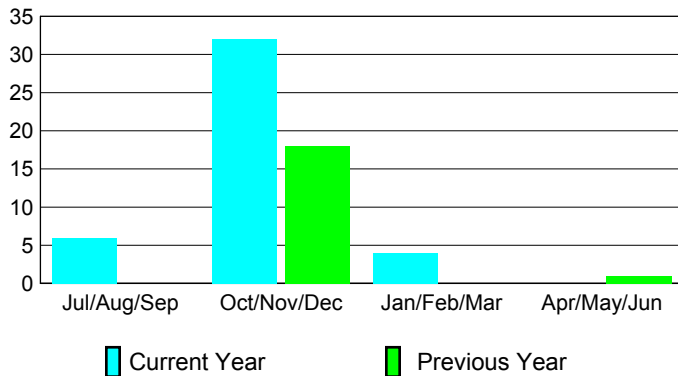

2009-2010 GMT Quarterly Report for District (or Undistricted) **District 382**

GMT: **PAUL CHOR HO FAN**

Location: **CHINA**

GMT CA: **5**

CLUBS

**Club Results
2009-2010**

**Clubs
2008-2009**

Month	New Club Goal	Actual New Clubs	Actual Dropped Clubs	Gain/Loss of Clubs	Gain/Loss of Clubs
Jul/Aug/Sep	20	6	0	6	
Oct/Nov/Dec	10	32	0	32	18
Jan/Feb/Mar	0	4	0	4	0
Apr/May/June	0	0	0	0	1
Totals	30	42	0	42	19

Club Results 2009-2010

Goal, New, Dropped, Gain/Loss

Comparison of Club Gain/Loss

Current Year Compared to the Previous Year

YTD Status Quo Clubs 2009-2010

Status Quo Clubs Compared to Status Quo Members

MEMBERSHIP

**Membership Results
2009-2010**

**Membership
2008-2009**

Month	Net Memb Goal	Actual New Memb	Actual Dropped Memb	Gain/Loss of Memb	Gain/Loss of Memb
Jul/Aug/Sep	956	142	-1	141	
Oct/Nov/Dec	1,316	828	-42	786	473
Jan/Feb/Mar	0	296	-121	175	0
Apr/May/June	0	196	-98	98	19
Totals	2272	1462	-262	1200	492

Membership Results 2009-2010

Goal, New, Dropped, Gain/Loss

Comparison of Membership Gain/Loss

Current Year Compared to the Previous Year

Gender Comparison 2009-2010

Jul/Aug/Sep

Oct/Nov/Dec

Jan/Feb/Mar

Apr/May/June

Male

Female