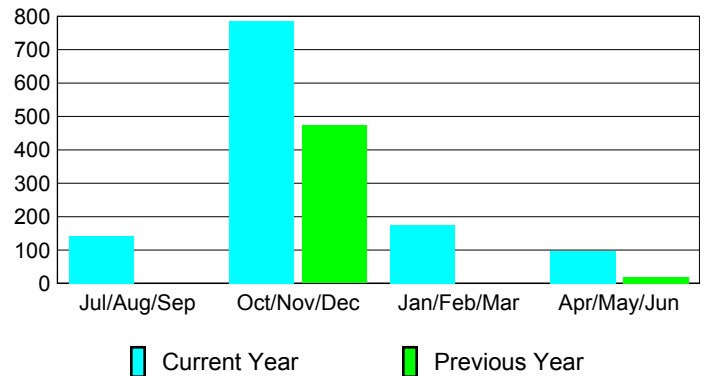

Gender Comparison 2009-2010

Jul/Aug/Sep

Oct/Nov/Dec

Jan/Feb/Mar

Apr/May/June

Male

Female