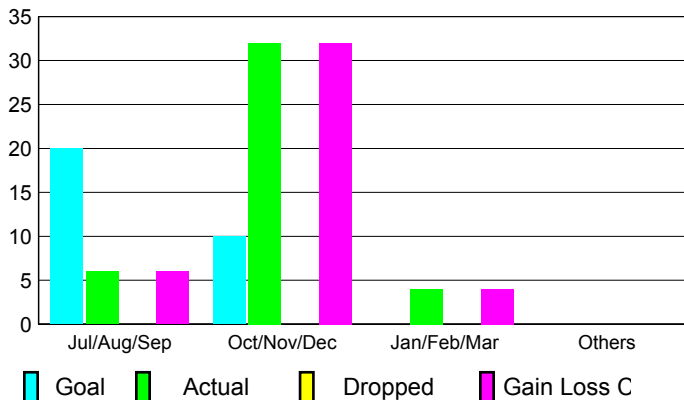

## CLUBS

**Club Results  
2009-2010**

**Clubs  
2008-2009**

Month	New Club Goal	Actual New Clubs	Actual Dropped Clubs	Gain/Loss of Clubs	Gain/Loss of Clubs
Jul/Aug/Sep	20	6	0	6	
Oct/Nov/Dec	10	32	0	32	18
Jan/Feb/Mar	0	4	0	4	0
Apr/May/June	0	0	0	0	1
<b>Totals</b>	<b>30</b>	<b>42</b>	<b>0</b>	<b>42</b>	<b>19</b>

### Club Results 2009-2010

Goal, New, Dropped, Gain/Loss

### Comparison of Club Gain/Loss

Current Year Compared to the Previous Year